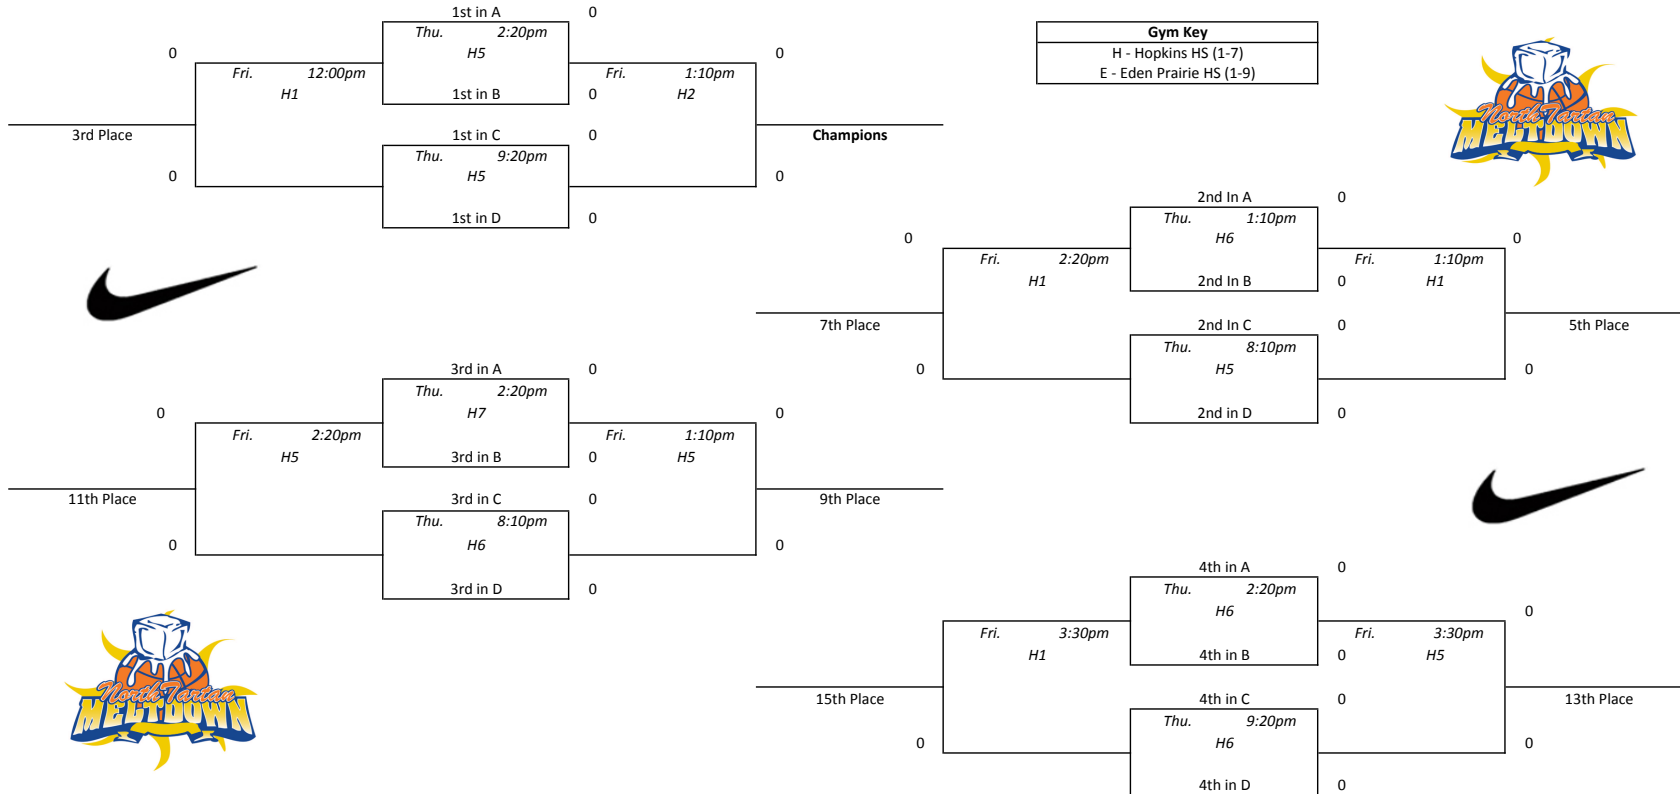

North Tartan Meltdown - Orange