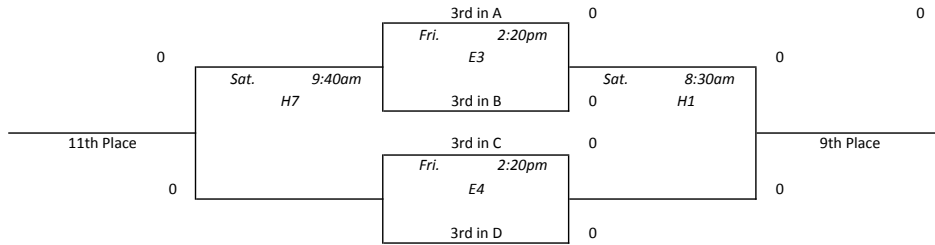

North Tartan Meltdown - Pink

Pool A				
1	Dakota Blue Devils	0-0	1st	
2	Purple Aces 8th	0-0	1st	
3	MN Stars WH Nelson	0-0	1st	
4	ND Phenom 8th	0-0	1st	
1 vs 2 Thu. 4:40pm E1 0-0				
3 vs 4 Thu. 4:40pm E2 0-0				
1 vs 3 Fri. 10:50am E1 0-0				
2 vs 4 Fri. 10:50am E2 0-0				
1 vs 4 Fri. 1:10pm E7 0-0				
2 vs 3 Fri. 1:10pm E8 0-0				

Pool B				
1	North Tartan 13U West	0-0	1st	
2	WBA Prestige White	0-0	1st	
3	Dakota Drillers	0-0	1st	
4	Northern Lites 8th	0-0	1st	
1 vs 2 Thu. 4:40pm E3 0-0				
3 vs 4 Thu. 4:40pm E4 0-0				
1 vs 3 Fri. 10:50am H7 0-0				
2 vs 4 Fri. 10:50am E3 0-0				
1 vs 4 Fri. 2:20pm E9 0-0				
2 vs 3 Fri. 2:20pm E7 0-0				

Pool C				
1	MN Bball Academy 9	0-0	1st	
2	MN Stars Blaszcziek	0-0	1st	
3	ND Pro 13U	0-0	1st	
4	One More Step	0-0	1st	
1 vs 2 Thu. 8:10pm E1 0-0				
3 vs 4 Thu. 8:10pm E2 0-0				
1 vs 3 Fri. 10:50am E4 0-0				
2 vs 4 Fri. 10:50am E5 0-0				
1 vs 4 Fri. 2:20pm E8 0-0				
2 vs 3 Fri. 3:30pm E9 0-0				

Pool D				
1	MN Suns Froelich	0-0	1st	
2	MN Stars Vogelsberg	0-0	1st	
3	WBA Prestige Grey	0-0	1st	
4	So-Minn Fury 2017	0-0	1st	
1 vs 2 Thu. 8:10pm E3 0-0				
3 vs 4 Thu. 8:10pm E4 0-0				
1 vs 3 Fri. 8:30am E7 0-0				
2 vs 4 Fri. 9:40am E7 0-0				
1 vs 4 Fri. 12:00pm E9 0-0				
2 vs 3 Fri. 1:10pm E9 0-0