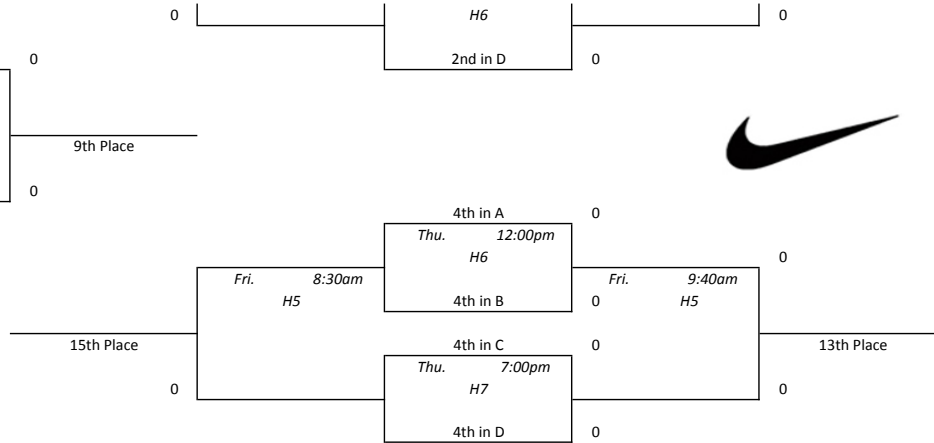

North Tartan Meltdown - Black

Pool A				
1	Kansas Hoopsters	0-0	1st	
2	Oshkosh Flight	0-0	1st	
3	Team Fury Premier	0-0	1st	
4	SD North Stars 17	0-0	1st	
1 vs 2	Thu. 2:20pm	E8	0-0	
3 vs 4	Thu. 2:20pm	E9	0-0	
1 vs 3	Fri. 12:00pm	E1	0-0	
2 vs 4	Fri. 12:00pm	E2	0-0	
1 vs 4	Fri. 3:30pm	E1	0-0	
2 vs 3	Fri. 3:30pm	E2	0-0	

Pool B				
1	ND Pro 15U	0-0	1st	
2	SMBA 17s	0-0	1st	
3	WI Blizzard Mislagle	0-0	1st	
4	MN Suns Chant	0-0	1st	
1 vs 2	Thu. 3:30pm	E8	0-0	
3 vs 4	Thu. 3:30pm	E9	0-0	
1 vs 3	Fri. 12:00pm	E3	0-0	
2 vs 4	Fri. 12:00pm	E4	0-0	
1 vs 4	Fri. 3:30pm	E3	0-0	
2 vs 3	Fri. 3:30pm	E4	0-0	

Pool C				
1	Summit Eagles	0-0	1st	
2	MN Stars Hofschild	0-0	1st	
3	Dakota Blue Devils	0-0	1st	
4	MN Lakers 11th	0-0	1st	
1 vs 2	Thu. 4:40pm	E8	0-0	
3 vs 4	Thu. 4:40pm	E9	0-0	
1 vs 3	Fri. 10:50am	E6	0-0	
2 vs 4	Fri. 10:50am	E7	0-0	
1 vs 4	Fri. 3:30pm	E5	0-0	
2 vs 3	Fri. 3:30pm	E6	0-0	

Pool D				
1	SD North Stars 16	0-0	1st	
2	Northern Blizzard	0-0	1st	
3	Nebraska Select 17	0-0	1st	
4	F3 Fire	0-0	1st	
1 vs 2	Thu. 5:50pm	E8	0-0	
3 vs 4	Thu. 5:50pm	E9	0-0	
1 vs 3	Fri. 10:50am	E8	0-0	
2 vs 4	Fri. 10:50am	E9	0-0	
1 vs 4	Fri. 3:30pm	E7	0-0	
2 vs 3	Fri. 3:30pm	E8	0-0