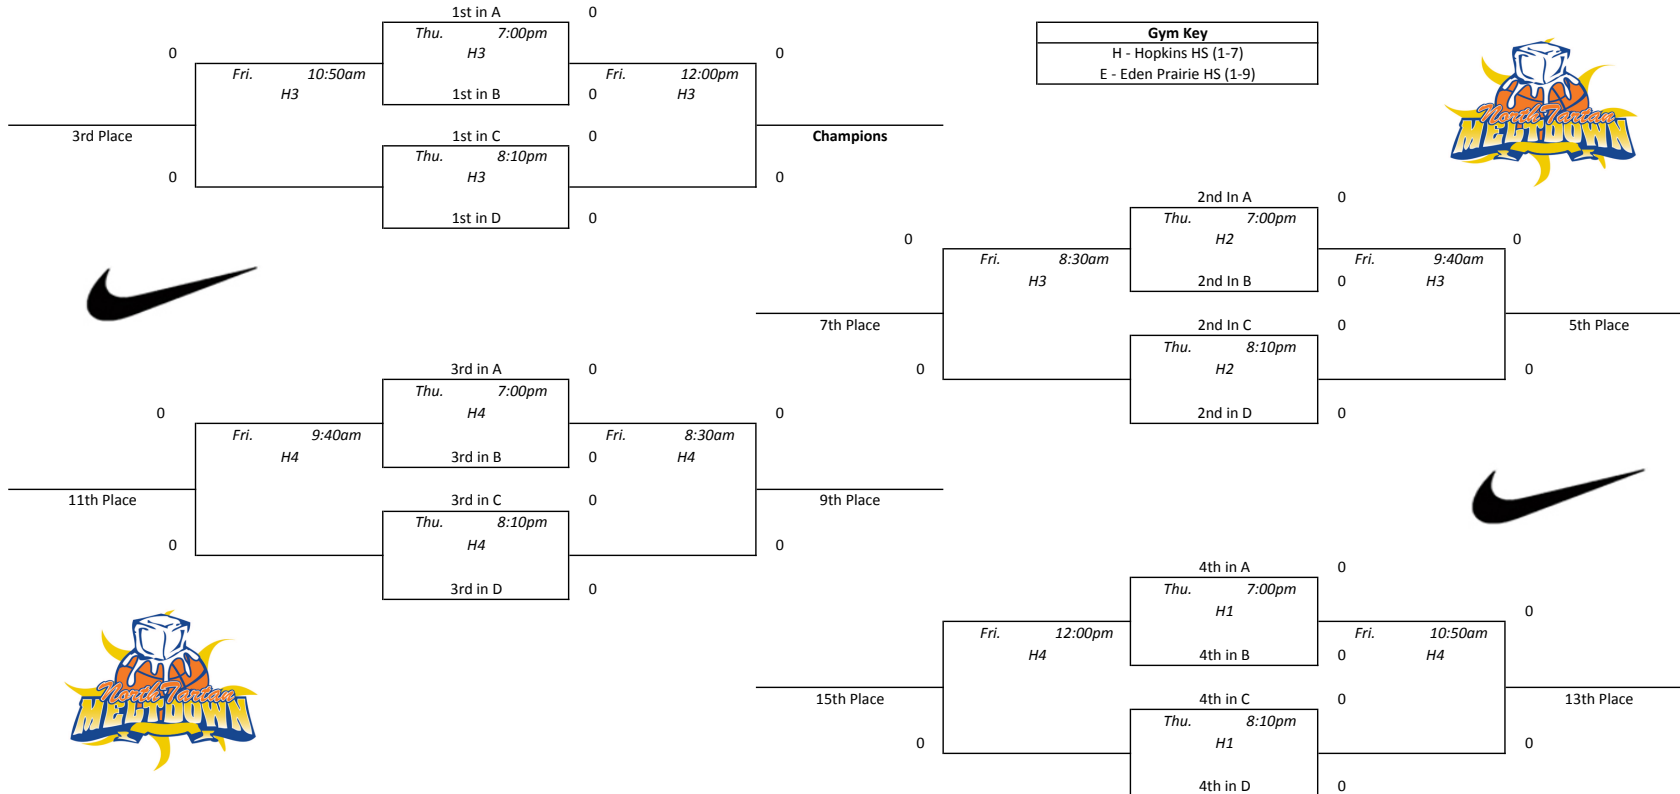

North Tartan Meltdown - Platinum Red

Pool A				
1	WI Elite Johnson	0-0	1st	
2	All Iowa Attack 11th Nike	0-0	1st	
3	Metro Stars 16	0-0	1st	
4	MN Stars Taylor	0-0	1st	
1 vs 2	Wed. 10:50am	H2	0-0	
3 vs 4	Wed. 10:50am	H4	0-0	
1 vs 3	Wed. 2:20pm	H4	0-0	
2 vs 4	Wed. 2:20pm	H2	0-0	
1 vs 4	Thu. 3:30pm	H1	0-0	
2 vs 3	Thu. 3:30pm	H2	0-0	

Pool B				
1	WI Impact Spoo	0-0	1st	
2	Retro Hoops Gold	0-0	1st	
3	MN Stars Hersch	0-0	1st	
4	MN Fury 2015 Elite	0-0	1st	
1 vs 2	Wed. 5:50pm	H4	0-0	
3 vs 4	Wed. 5:50pm	H3	0-0	
1 vs 3	Wed. 9:20pm	H4	0-0	
2 vs 4	Wed. 9:20pm	H3	0-0	
1 vs 4	Thu. 3:30pm	H3	0-0	
2 vs 3	Thu. 3:30pm	H4	0-0	

Pool C				
1	MN Comets Elite 11th	0-0	1st	
2	North Tartan Nike 17	0-0	1st	
3	Team WI Select Black	0-0	1st	
4	Randoph Girls Club	0-0	1st	
1 vs 2	Wed. 3:30pm	H3	0-0	
3 vs 4	Wed. 3:30pm	H4	0-0	
1 vs 3	Wed. 7:00pm	H4	0-0	
2 vs 4	Wed. 7:00pm	H3	0-0	
1 vs 4	Thu. 4:40pm	H2	0-0	
2 vs 3	Thu. 4:40pm	H3	0-0	

Pool D				
1	Kingdom Hoops Elite	0-0	1st	
2	MN Fury 2016 Blue	0-0	1st	
3	WI Impact Szydlow	0-0	1st	
4	North Tartan 16	0-0	1st	
1 vs 2	Wed. 4:40pm	H3	0-0	
3 vs 4	Wed. 4:40pm	H4	0-0	
1 vs 3	Wed. 8:10pm	H4	0-0	
2 vs 4	Wed. 8:10pm	H3	0-0	
1 vs 4	Thu. 4:40pm	H1	0-0	
2 vs 3	Thu. 4:40pm	H4	0-0	

North Tartan Meltdown - Platinum White

Pool A				
1	South Dakota Thunder	0-1	1st	
2	All Iowa Attack 9th Nike	1-0	1st	
3	Midwest Elite Weibel	1-0	1st	
4	WI Academy	0-1	1st	

Pool B				
1	ND Pro 17U	0-0	1st	
2	WI Hoops Select 17	0-0	1st	
3	WI Lakers Black	0-0	1st	
4	North Tartan 14	0-0	1st	

Pool C				
1	SD Heat	1-0	1st	
2	All Iowa Attack 11th Nati. I	0-1	1st	
3	Team WI Select Grey	1-0	1st	
4	North Tartan 14U West	0-1	1st	

Pool D				
1	Rockies 17U Red	0-0	1st	
2	Michigan's Finest 11th	0-0	1st	
3	WBA Prestige Purple	0-0	1st	
4	MN Fury 2017 Blue	0-0	1st