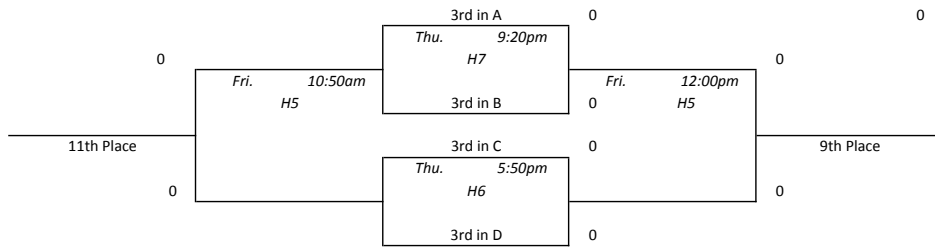

North Tartan Meltdown - Black

Pool A				
1	Kansas Hoopsters	0-0	1st	
2	Oshkosh Flight	0-0	1st	
3	Team Fury Premier	0-0	1st	
4	SD North Stars 17	0-0	1st	
1 vs 2	Thu. 2:20pm	E8	0-0	
3 vs 4	Thu. 2:20pm	E9	0-0	
1 vs 3	Fri. 12:00pm	E1	0-0	
2 vs 4	Fri. 12:00pm	E2	0-0	
1 vs 4	Fri. 3:30pm	E1	0-0	
2 vs 3	Fri. 3:30pm	E2	0-0	

Pool B				
1	ND Pro 15U	0-0	1st	
2	SMBA 17s	0-0	1st	
3	WI Blizzard Mislagle	0-0	1st	
4	MN Suns Chant	0-0	1st	
1 vs 2	Thu. 3:30pm	E8	0-0	
3 vs 4	Thu. 3:30pm	E9	0-0	
1 vs 3	Fri. 12:00pm	E3	0-0	
2 vs 4	Fri. 12:00pm	E4	0-0	
1 vs 4	Fri. 3:30pm	E3	0-0	
2 vs 3	Fri. 3:30pm	E4	0-0	

Pool C				
1	Summit Eagles	0-0	1st	
2	MN Stars Hofschild	0-0	1st	
3	Dakota Blue Devils	0-0	1st	
4	MN Lakers 11th	0-0	1st	
1 vs 2	Thu. 4:40pm	E8	0-0	
3 vs 4	Thu. 4:40pm	E9	0-0	
1 vs 3	Fri. 10:50am	E6	0-0	
2 vs 4	Fri. 10:50am	E7	0-0	
1 vs 4	Fri. 3:30pm	E5	0-0	
2 vs 3	Fri. 3:30pm	E6	0-0	

Pool D				
1	SD North Stars 16	0-0	1st	
2	Northern Blizzard	0-0	1st	
3	Nebraska Select 17	0-0	1st	
4	F3 Fire	0-0	1st	
1 vs 2	Thu. 5:50pm	E8	0-0	
3 vs 4	Thu. 5:50pm	E9	0-0	
1 vs 3	Fri. 10:50am	E8	0-0	
2 vs 4	Fri. 10:50am	E9	0-0	
1 vs 4	Fri. 3:30pm	E7	0-0	
2 vs 3	Fri. 3:30pm	E8	0-0