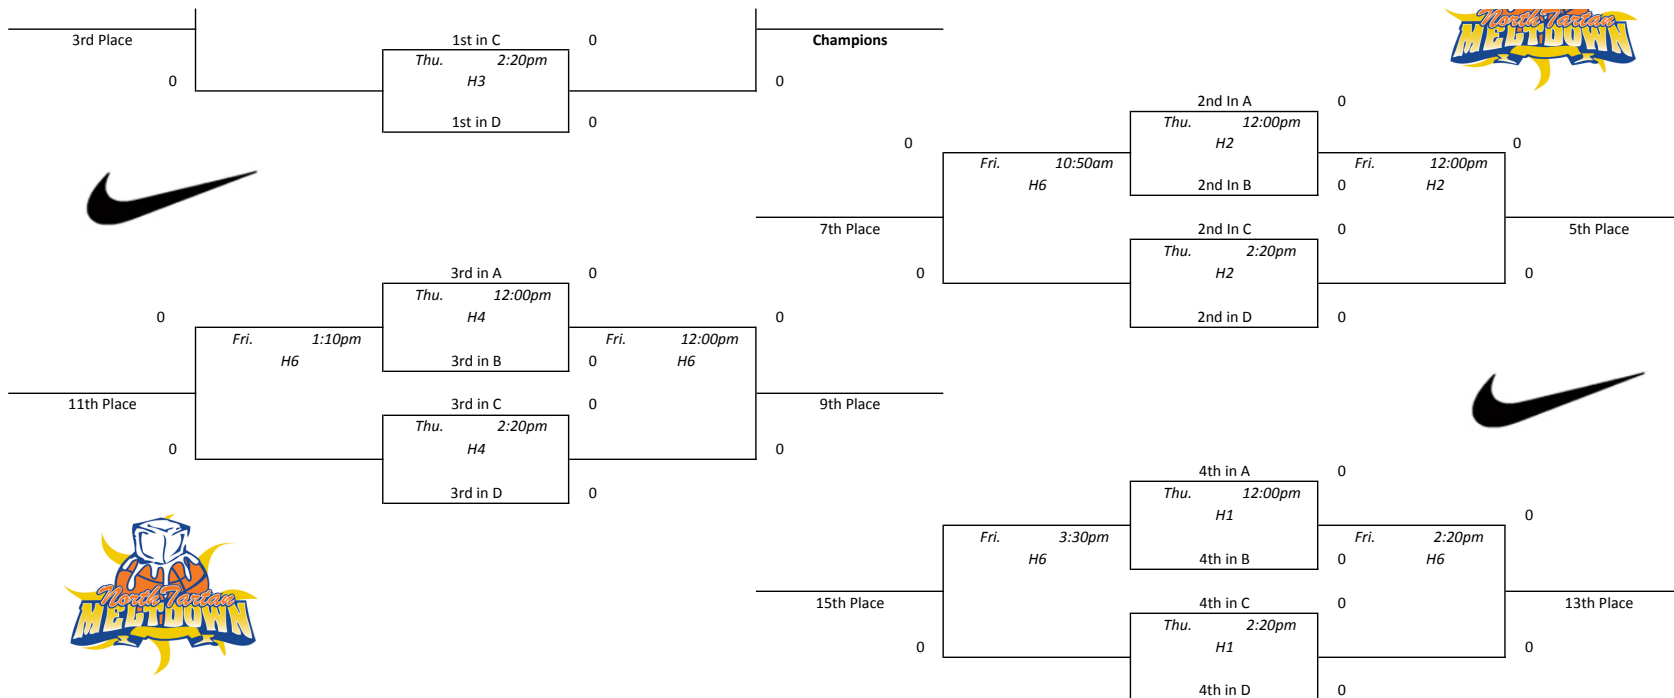

North Tartan Meltdown - Green

Pool A				
1	WI Elite Hale	0-0	1st	
2	Nebraska Lasers 17	0-0	1st	
3	Team WI Select Red	0-0	1st	
4	MN Heat Lund	0-0	1st	
1 vs 2	Wed. 4:40pm	H5	0-0	
3 vs 4	Wed. 4:40pm	H6	0-0	
1 vs 3	Wed. 8:10pm	H5	0-0	
2 vs 4	Wed. 8:10pm	H6	0-0	
1 vs 4	Thu. 8:30am	H7	0-0	
2 vs 3	Thu. 8:30am	H6	0-0	

Pool B				
1	MN Comets Select 11th	0-0	1st	
2	WI Blizzard Magic	0-0	1st	
3	WI Impact Averkam	0-0	1st	
4	Northern Lites 17	0-0	1st	
1 vs 2	Wed. 2:20pm	H7	0-0	
3 vs 4	Wed. 3:30pm	H7	0-0	
1 vs 3	Wed. 7:00pm	H7	0-0	
2 vs 4	Wed. 8:10pm	H7	0-0	
1 vs 4	Thu. 8:30am	H5	0-0	
2 vs 3	Thu. 9:40am	H5	0-0	

Pool C				
1	WI Lakers Platinum	0-0	1st	
2	Nebraska Lasers 15	0-0	1st	
3	MN 36ers Sewick	0-0	1st	
4	North Tartan 15U Silver	0-0	1st	
1 vs 2	Wed. 12:00pm	H7	0-0	
3 vs 4	Wed. 1:10pm	H5	0-0	
1 vs 3	Wed. 4:40pm	H7	0-0	
2 vs 4	Wed. 5:50pm	H7	0-0	
1 vs 4	Thu. 3:30pm	H5	0-0	
2 vs 3	Thu. 3:30pm	H6	0-0	

Pool D				
1	Kingdom Hoops Red 17	0-0	1st	
2	Purple Aces 11th	0-0	1st	
3	MN Suns Hill	0-0	1st	
4	Legends of WI Blue	0-0	1st	
1 vs 2	Wed. 5:50pm	H5	0-0	
3 vs 4	Wed. 5:50pm	H6	0-0	
1 vs 3	Wed. 9:20pm	H5	0-0	
2 vs 4	Wed. 9:20pm	H6	0-0	
1 vs 4	Thu. 3:30pm	H7	0-0	
2 vs 3	Thu. 4:40pm	H7	0-0