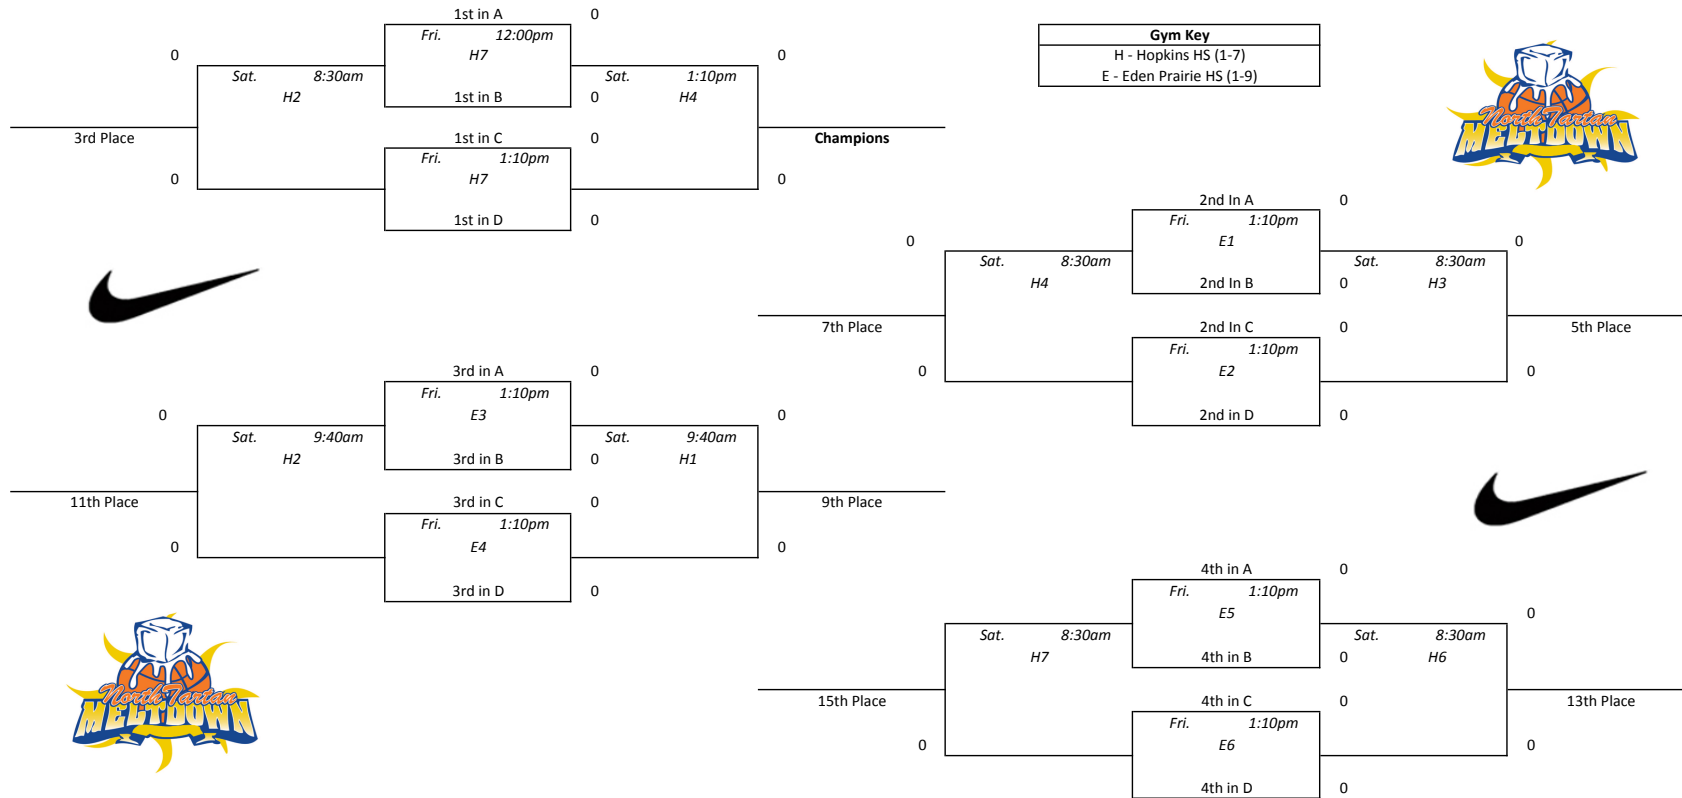

Pool A				
1	Purple Aces 10th	0-0	1st	
2	MN Heat Smetana	0-0	1st	
3	WI Blizzard Hawley	0-0	1st	
4	Team Fury 10th	0-0	1st	
1 vs 2 Thu. 3:30pm E6 0-0				
3 vs 4 Thu. 3:30pm E7 0-0				
1 vs 3 Thu. 7:00pm E4 0-0				
2 vs 4 Thu. 7:00pm E5 0-0				
1 vs 4 Fri. 8:30am H7 0-0				
2 vs 3 Fri. 8:30am E1 0-0				

Pool B				
1	WI Hoops Select 15	0-0	1st	
2	So-Minn Fury 2016	0-0	1st	
3	MN Stars Antl	0-0	1st	
4	Nebraska Select Black	0-0	1st	
1 vs 2 Thu. 3:30pm E4 0-0				
3 vs 4 Thu. 3:30pm E5 0-0				
1 vs 3 Thu. 5:50pm E7 0-0				
2 vs 4 Thu. 7:00pm E3 0-0				
1 vs 4 Fri. 8:30am E2 0-0				
2 vs 3 Fri. 8:30am E3 0-0				

Pool C				
1	WBA Prestige Orange	0-0	1st	
2	MN Stars Vogelsberg 10th	0-0	1st	
3	Retro Hoops Blue	0-0	1st	
4	ND Phenom 10th	0-0	1st	
1 vs 2 Thu. 3:30pm E1 0-0				
3 vs 4 Thu. 3:30pm E2 0-0				
1 vs 3 Thu. 7:00pm E6 0-0				
2 vs 4 Thu. 7:00pm E2 0-0				
1 vs 4 Fri. 8:30am E4 0-0				
2 vs 3 Fri. 8:30am E5 0-0				

Pool D				
1	ND Pro 15u Blue	0-0	1st	
2	Kingdom Hoops 16	0-0	1st	
3	MN Fury 2016 Gold	0-0	1st	
4	WI Blizzard Gibbons	0-0	1st	
1 vs 2 Thu. 3:30pm E3 0-0				
3 vs 4 Thu. 10:50am H7 0-0				
1 vs 3 Thu. 8:10pm H7 0-0				
2 vs 4 Thu. 7:00pm E1 0-0				
1 vs 4 Fri. 8:30am E6 0-0				
2 vs 3 Fri. 8:30am H6 0-0				

North Tartan Meltdown - Purple

Pool A				
1	ND Pro 14U	0-0	1st	
2	WI Elite Pickarts	0-0	1st	
3	Lacrosse YMCA	0-0	1st	
4	MN Suns Jefferson	0-0	1st	
1 vs 2 Thu. 2:20pm E1 0-0				
3 vs 4 Thu. 2:20pm E2 0-0				
1 vs 3 Thu. 5:50pm H6 0-0				
2 vs 4 Thu. 5:50pm E1 0-0				

Pool B				
1	WI Hoops Select 14	0-0	1st	
2	MN Stars Buerman	0-0	1st	
3	WI Blizzard 14U Hawley	0-0	1st	
4	Nebraska Select 9th	0-0	1st	
1 vs 2 Thu. 2:20pm E3 0-0				
3 vs 4 Thu. 2:20pm E4 0-0				
1 vs 3 Thu. 5:50pm E2 0-0				
2 vs 4 Thu. 5:50pm E3 0-0				

Pool C				
1	SD Fierce	0-0	1st	
2	MN Comets Elite 9th	0-0	1st	
3	MN Stars Kolden	0-0	1st	
4	MN 36ers WI Lightning	0-0	1st	
1 vs 2 Thu. 2:20pm E5 0-0				
3 vs 4 Thu. 2:20pm E6 0-0				
1 vs 3 Thu. 5:50pm E4 0-0				
2 vs 4 Thu. 5:50pm E5 0-0				

Pool D				
1	WI Lakers Gold	0-0	1st	
2	Northern Lites 15	0-0	1st	
3	NC Heat	0-0	1st	
4	Purple Aces 9th	0-0	1st	
1 vs 2 Thu. 12:00pm H7 0-0				
3 vs 4 Thu. 2:20pm E7 0-0				
1 vs 3 Thu. 5:50pm E6 0-0				
2 vs 4 Thu. 4:40pm E7 0-0