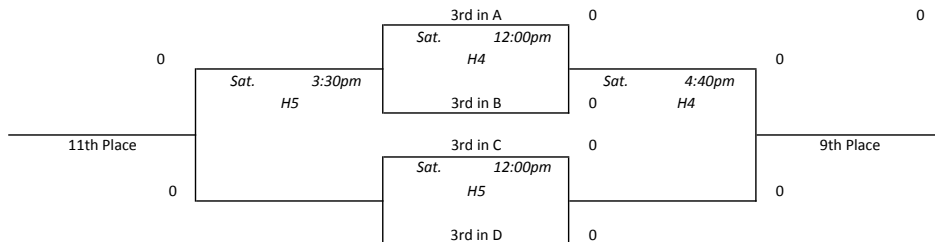

Gym Key	
H	Hopkins HS (1-7)
E	Eden Prairie HS (1-9)