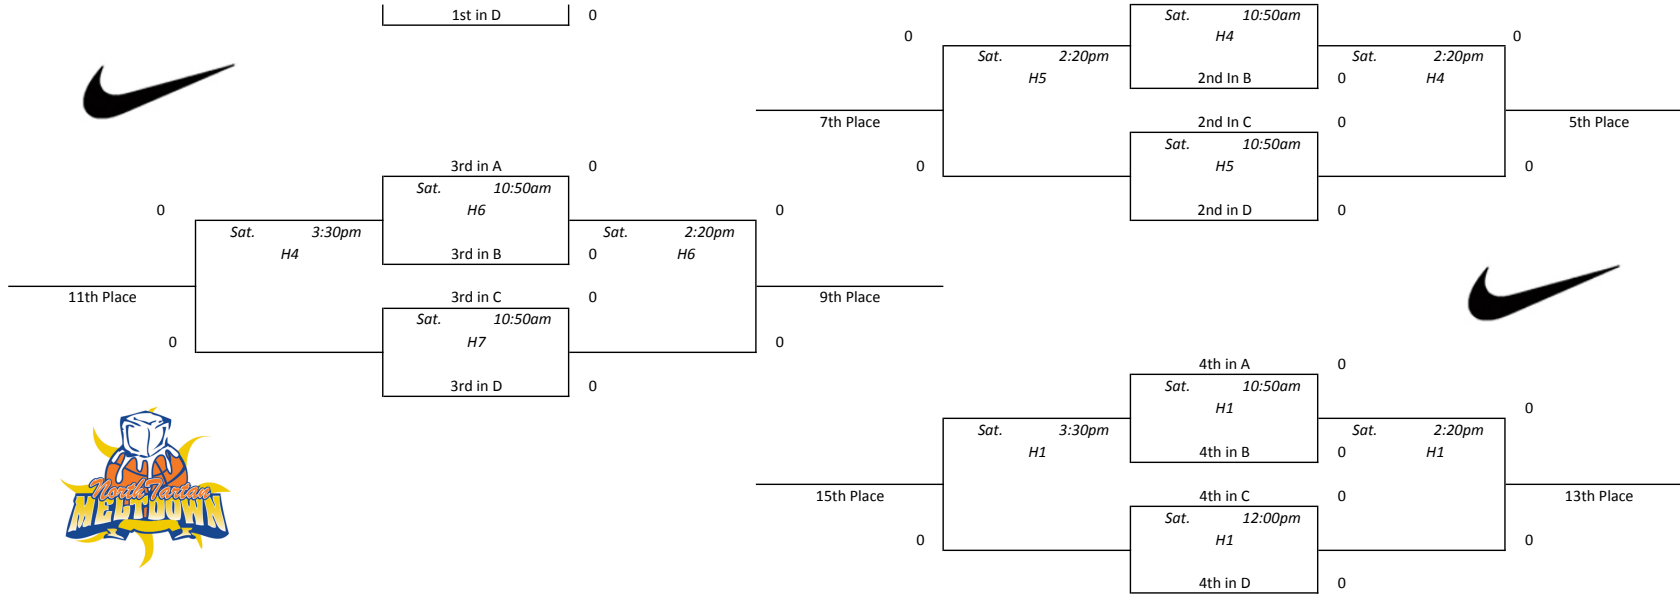

North Tartan Meltdown - Maroon

Pool A				
1	WI Blizzard Weiner	0-0	1st	
2	MN Lakers 8th	0-0	1st	
3	WI Fusion	0-0	1st	
4	SMBA 8th	0-0	1st	
1 vs 2 Thu. 4:40pm E5 0-0				
3 vs 4 Thu. 4:40pm E6 0-0				
1 vs 3 Fri. 8:30am E8 0-0				
2 vs 4 Fri. 8:30am E9 0-0				
1 vs 4 Fri. 12:00pm E5 0-0				
2 vs 3 Fri. 12:00pm E6 0-0				

Pool B				
1	MN Stars Gardner	0-0	1st	
2	WI Blizzard Patrick	0-0	1st	
3	Racine Lakers	0-0	1st	
4	Team Sizzle	0-0	1st	
1 vs 2 Thu. 8:10pm E5 0-0				
3 vs 4 Thu. 8:10pm E6 0-0				
1 vs 3 Fri. 9:40am E8 0-0				
2 vs 4 Fri. 9:40am E9 0-0				
1 vs 4 Fri. 12:00pm E7 0-0				
2 vs 3 Fri. 12:00pm E8 0-0				

Gym Key
H - Hopkins HS (1-7)
E - Eden Prairie HS (1-9)