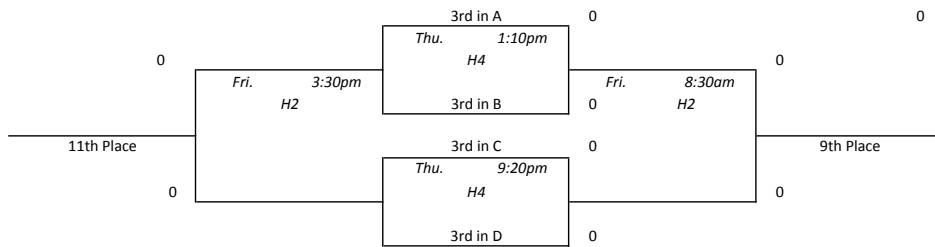

North Tartan Meltdown - Platinum Blue

Pool A				
1	ND Phenom 17	0-0	1st	
2	All Iowa Attack 10th Nike	0-0	1st	
3	Unity Stars (NE)	0-0	1st	
4	Legends of WI Silver	0-0	1st	
1 vs 2	Wed.	4:40pm	H2	0-0
3 vs 4	Wed.	4:40pm	H1	0-0
1 vs 3	Wed.	8:10pm	H1	0-0
2 vs 4	Wed.	8:10pm	H2	0-0
1 vs 4	Thu.	8:30am	H3	0-0
2 vs 3	Thu.	8:30am	H2	0-0

Pool B				
1	SD Cyclones	0-0	1st	
2	MN Fury 2015 Gold	0-0	1st	
3	WI Blizzard Biddick	0-0	1st	
4	Team Fury Select	0-0	1st	
1 vs 2	Wed.	3:30pm	H2	0-0
3 vs 4	Wed.	3:30pm	H1	0-0
1 vs 3	Wed.	7:00pm	H1	0-0
2 vs 4	Wed.	7:00pm	H2	0-0
1 vs 4	Thu.	8:30am	H1	0-0
2 vs 3	Thu.	8:30am	H4	0-0

Pool C				
1	Wolf Pack Belgium 16s	0-1	1st	
2	North Tartan 15U	1-0	1st	
3	WBA Prestige Green	0-1	1st	
4	MN Stars Crossfire	1-0	1st	
1 vs 2	Wed.	9:40am	H4	9-59
3 vs 4	Wed.	9:40am	H1	31-50
1 vs 3	Wed.	1:10pm	H1	0-0
2 vs 4	Wed.	1:10pm	H3	0-0
1 vs 4	Thu.	10:50am	H4	0-0
2 vs 3	Thu.	10:50am	H3	0-0

Pool D				
1	I-Ball Academy	1-0	1st	
2	Nebraska Force 11th	0-1	1st	
3	So-Minn Fury 2015	0-1	1st	
4	Metro Stars 15	1-0	1st	
1 vs 2	Wed.	8:30am	H1	54-51
3 vs 4	Wed.	8:30am	H3	38-45
1 vs 3	Wed.	12:00pm	H1	0-0
2 vs 4	Wed.	12:00pm	H4	0-0
1 vs 4	Thu.	10:50am	H1	0-0
2 vs 3	Thu.	10:50am	H2	0-0