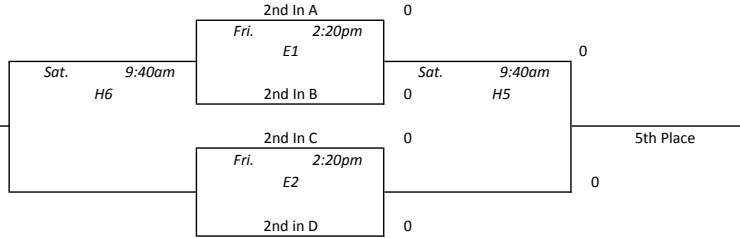

North Tartan Meltdown - Pink

Pool A				
1	Dakota Blue Devils	0-0	1st	
2	Purple Aces 8th	0-0	1st	
3	MN Stars WH Nelson	0-0	1st	
4	ND Phenom 8th	0-0	1st	
1 vs 2 Thu. 4:40pm E1 0-0				
3 vs 4 Thu. 4:40pm E2 0-0				
1 vs 3 Fri. 10:50am E1 0-0				
2 vs 4 Fri. 10:50am E2 0-0				
1 vs 4 Fri. 1:10pm E7 0-0				
2 vs 3 Fri. 1:10pm E8 0-0				

Pool B				
1	North Tartan 13U West	0-0	1st	
2	WBA Prestige White	0-0	1st	
3	Dakota Drillers	0-0	1st	
4	Northern Lites 8th	0-0	1st	
1 vs 2 Thu. 4:40pm E3 0-0				
3 vs 4 Thu. 4:40pm E4 0-0				
1 vs 3 Fri. 10:50am H7 0-0				
2 vs 4 Fri. 10:50am E3 0-0				
1 vs 4 Fri. 2:20pm E9 0-0				
2 vs 3 Fri. 2:20pm E7 0-0				

Pool C				
1	MN Bball Academy 9	0-0	1st	
2	MN Stars Blaszcziek	0-0	1st	
3	ND Pro 13U	0-0	1st	
4	One More Step	0-0	1st	
1 vs 2 Thu. 8:10pm E1 0-0				
3 vs 4 Thu. 8:10pm E2 0-0				
1 vs 3 Fri. 10:50am E4 0-0				
2 vs 4 Fri. 10:50am E5 0-0				
1 vs 4 Fri. 2:20pm E8 0-0				
2 vs 3 Fri. 3:30pm E9 0-0				

Pool D				
1	MN Suns Froelich	0-0	1st	
2	MN Stars Vogelsberg	0-0	1st	
3	WBA Prestige Grey	0-0	1st	
4	So-Minn Fury 2017	0-0	1st	
1 vs 2 Thu. 8:10pm E3 0-0				
3 vs 4 Thu. 8:10pm E4 0-0				
1 vs 3 Fri. 8:30am E7 0-0				
2 vs 4 Fri. 9:40am E7 0-0				
1 vs 4 Fri. 12:00pm E9 0-0				
2 vs 3 Fri. 1:10pm E9 0-0