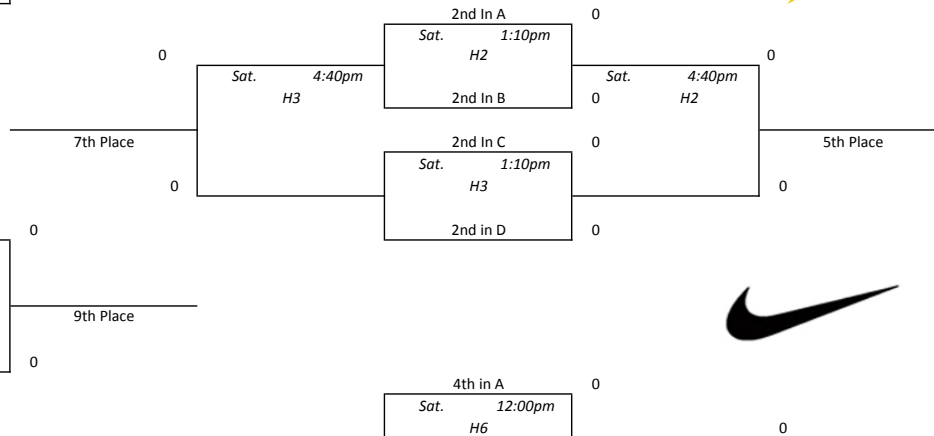

Gym Key	
H	Hopkins HS (1-7)
E	Eden Prairie HS (1-9)