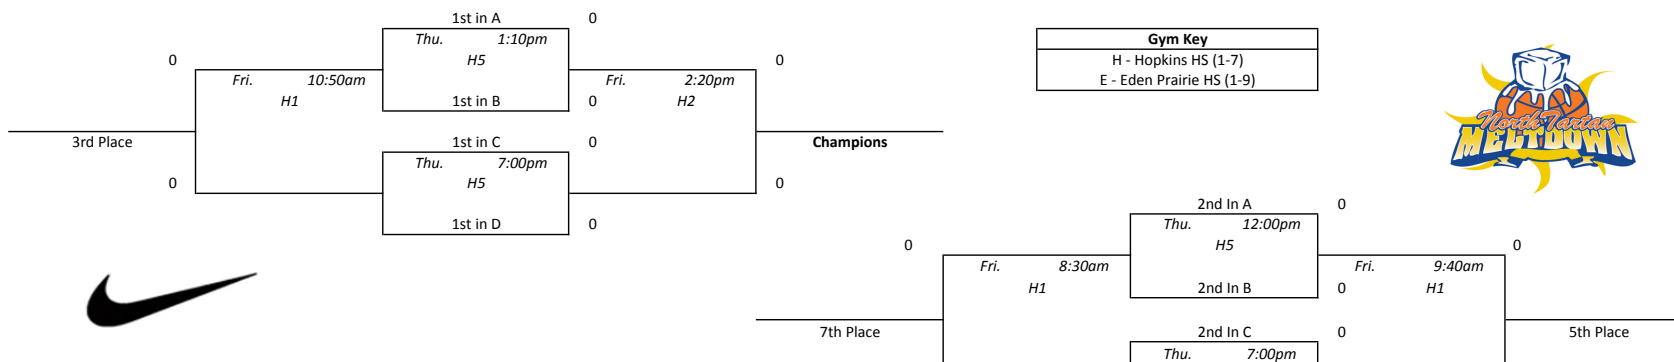

Gym Key	
H	- Hopkins HS (1-7)
E	- Eden Prairie HS (1-9)